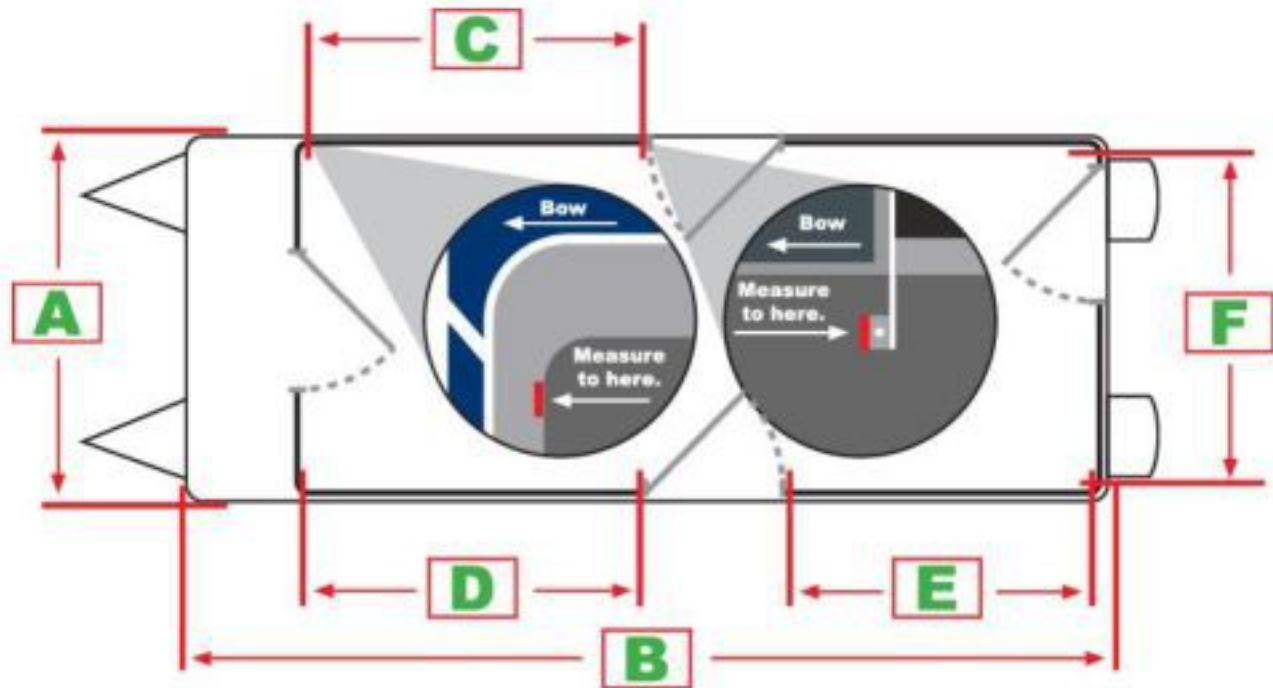

Name _____

Address _____

Phone _____

Instructions: All Measurements should be taken from the inside edge of the pontoon fence, except for measurements A and B. Measurements A and B are the overall width and length of your pontoon, and should be measured from the outer edges of the pontoon deck.

Measurement C _____ Measure the length from the inside of the fence Bow-starboard to the inside edge of the gate or the gate support. If your pontoon has a storage door on the end of the seat, be advised the gate support might obstruct your door from opening.